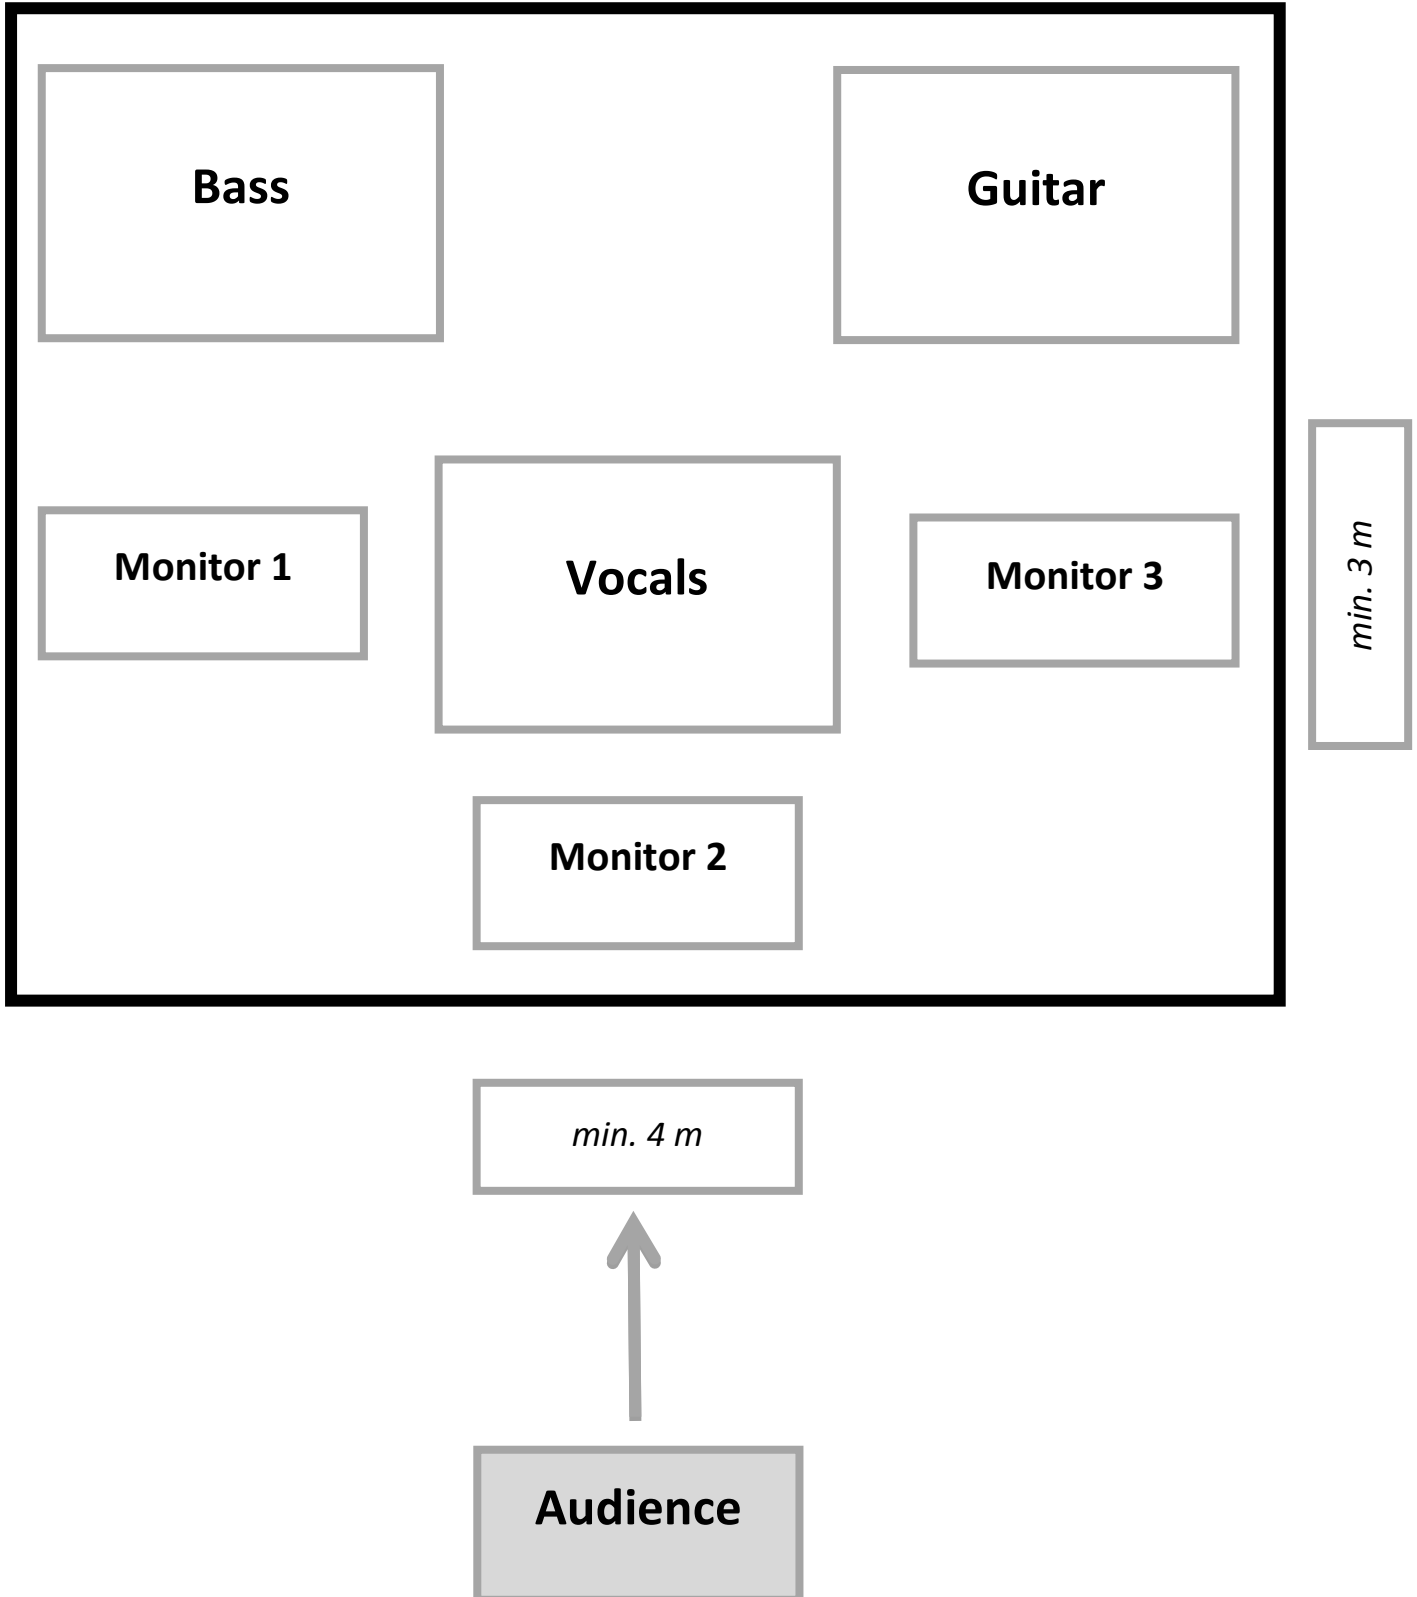

**seven  
steps  
to heaven**

# STAGE PLAN

## General Requirements:

**Stage:** min. 4 x 3m, roofed

**Electricity:** 230 V – separate circuits for sound and light

Kanal	Instrument	Mikrofon
1	Voice	Audio-Technica ATM 710 (or similar)
2	Guitar	AKG 1000 (or similar)
3	Double bass	Line Out (XLR)

## Foldback/Stage Monitors

3x Wedges